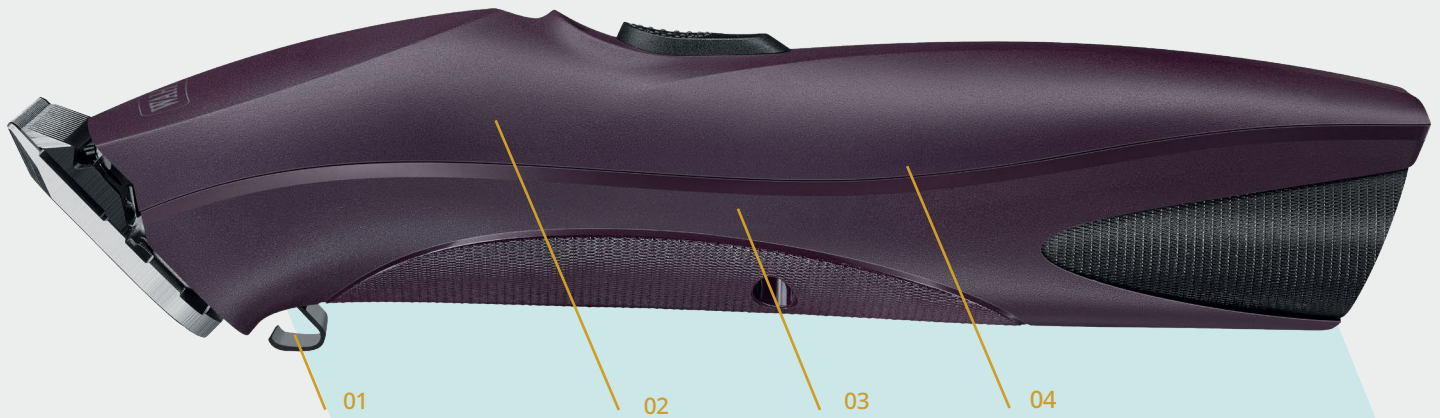

### How?

- Dual-speed functionality: first speed whisper quiet and smooth convenient for nervous animals, second speed to power through even thick coats
- Excellently proportioned clipper for elegance and functionality
- Long lasting, precision ground blade set #10, 1.5 mm, made from premium quality high-carbon steel ensure a professional finish, ideal for working with metal attachment combs
- Full assortment of detachable professional blades and metal attachment combs available
- Salon appeal through stylish and functional clipper holder with charging stand

\*Different Angles

\*Includes 2 Li-Ion Batteries streamlines the work process for professional groomers.

Unlimited Cordless Power

**KEY FEATURES**

**01** NEW Patent-pending technology LOCKGUARD™ prevents the hinge from closing so you can switch and clean blades with ease.